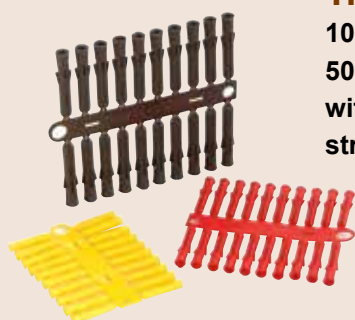

Fixing Plugs

Designed and manufactured in the UK by Talon, these fixing plugs are manufactured from premium grade polymer.

Fixing plugs are designed to expand in two directions. This movement provides rapid fixing and high pullout values. Plugs are also moulded with protruding side fins which restrict rotation and prevent fallout when fixing overhead.

Available soon!
Carded and Uncarded Fixing Plugs
will be supplied in Euroslot bags

Screw Compatibility

Colour	Woodscrew Size	Drill size	
Yellow	4g, 6g, 8g	5mm	
Red	6g, 8g, 10g	5 - 5.5 mm	
Brown	10g, 12g, 14g	7 - 8 mm	

Fixing Plugs

Carded
1000 plugs per box,
10 bundles of 100,
With Talon Header
Card

Talon header card in Talon box

Product Code	Colour	Carton Qty
P1CT	Yellow	25,000
P2CT	Red	20,000
P3CT	Brown	10,000

Uncarded
1000 plugs per box,
10 bundles of 100

In Talon box

Product Code	Colour	Carton Qty
P1UT	Yellow	25,000
P2UT	Red	20,000
P3UT	Brown	10,000

Trade-Pack
1000 plugs per box,
50 individual strips
with 20 plugs per
strip

In Talon box

Product Code	Colour	Carton Qty
P1TT	Yellow	25,000
P2TT	Red	20,000
P3TT	Brown	10,000